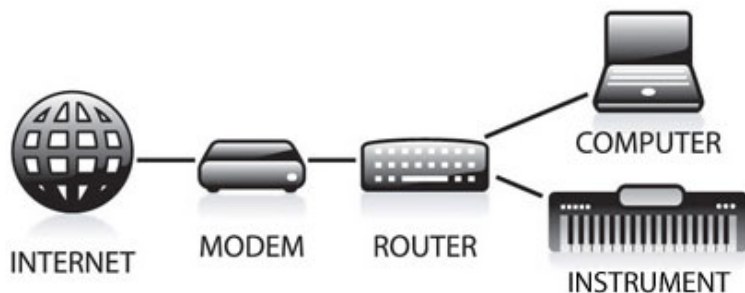

## INTERNET DIRECT CONNECTION

### A world wide wealth of music at your fingertips.

Enjoy the ultimate convenience of having services delivered directly to your instrument with Internet Direct Connection. With the customized Internet Direct Connection website available through your instrument's screen, you can instantly connect to everything Yamaha has to offer.

#### How do you know what is right for you?

Here are the services available by instrument type and what you would like to do.

INSTRUMENT TYPE	ACTIVITY
Yamaha Disklaviers and MODUS	Listen to Songs (Yamaha PianoSoft) Listen to Radio (Radio Service for Piano)
Yamaha CVP Clavinovas and Keyboards	Listen to Radio (Radio Service for Piano) Listen to Songs (Yamaha PianoSoft) Play Along with Songs (Yamaha XF and XG MIDI Songs/Music Finder+) Play Along with Styles (Yamaha Premium Styles) Take Lessons (Passport to Music)
Yamaha CLP Clavinova 300s	Listen to Radio (Radio Service for Piano)

#### Using Internet Direct Connection is as easy as 1-2-3!

1. Connect your instrument to the internet through your router.
2. Access Internet Direct Connection through your instrument.
3. Enjoy a world of music services developed specifically for your instrument!